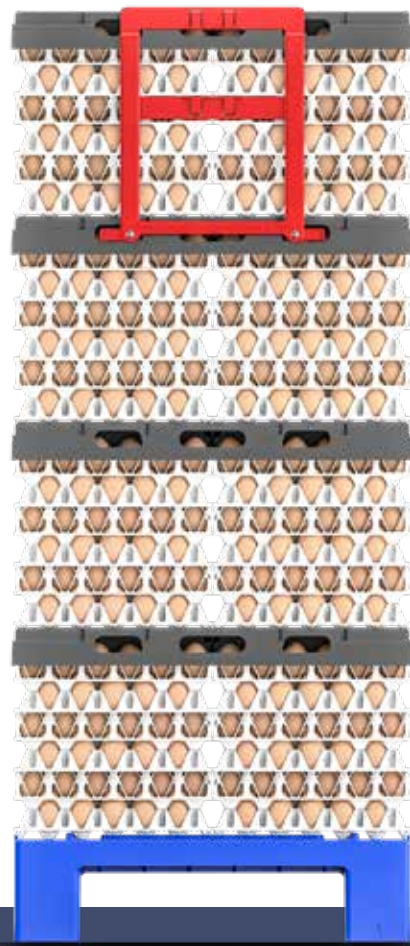

EggS Cargo System® MINI

EggsCargoSystem® MINI

FOR THOSE
WHO USE A
LOT OF EGGS
EVERY DAY

- Retail (*pick-your-own-eggs*)
- Restaurant chains
- Fastfood chains
- Large institutions (*like hospitals*)
- Small bakeries
- Food wholesalers
- Small egg packers
- Hotels
- Many more possibilities

EggsCargoSystem® Mini
Great for Small supplies

GI-OVO - sales@gi-ovo.com
www.gi-ovo.com

watch the video

4 stacks
720 eggs

TRAY

30x30cm

PALLET

60x60cm

DIVIDER

60x60cm

Sustainable - extremely
durable and compact

Very cost effective compared
to cartons and paper trays

Ultimate hygienic - compatible with
all EggsCargoSystem® Trays

Very easy to transport and takes
up very little space