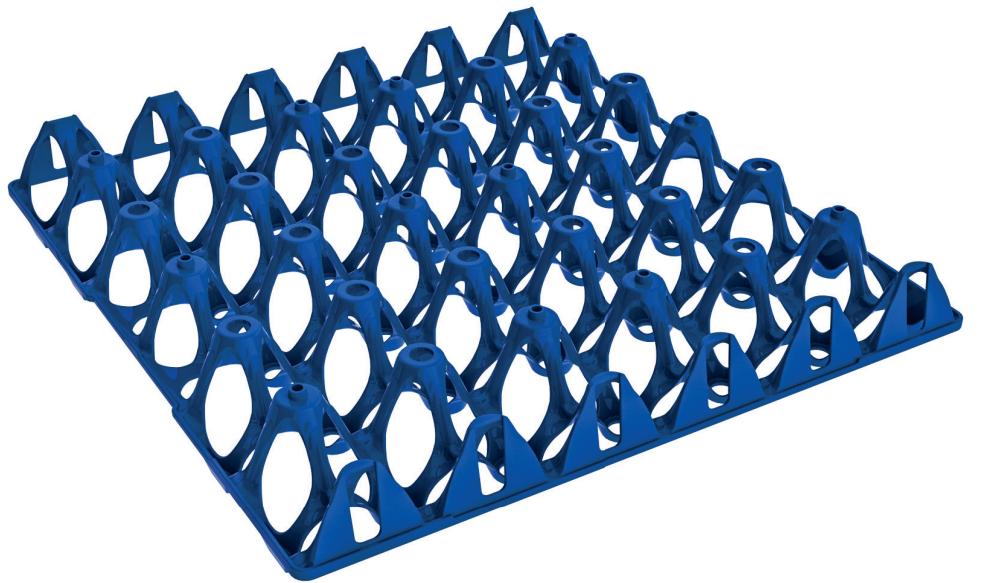

THE NEXT GENERATION EGG TRAY

The EggsCargoSystem® 2.0 Jumbo Egg Tray

Over the last few years, the genetics of layers changed. The laying period substantial increased and will increase even further. Mainly with free range and organic eggs, it results in eggs becoming larger.

To ensure our EggsCargo® Trays maintain to bring maximum comfort and protection to the eggs, we have developed a new generation tray.

The Jumbo 2.0

This Jumbo 2.0 tray is suitable to pack middle-sized eggs as well as XL eggs with a weight up to 90 gram. Due to the unique design in combination with the very best HDPE raw materials available, this Jumbo 2.0 tray is extremely durable.

Naturally, the Jumbo 2.0 is compatible with the EggsCargo pallet and divider.

Read more on our website

<http://www.gi-ovo.com>

If you like to test our new Jumbo 2.0 Trays yourself, send us an email.

sales@gi-ovo.com