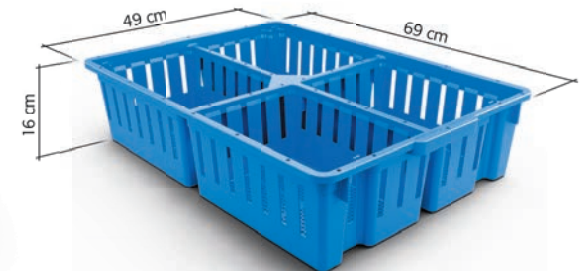

7.500 eggs
(25 stacks)

Automatic/
robot stacking

8.400 eggs
per pallet

Pallet with empty
setter trays

HCS setter trays
are compatible
with all modern
pre hatch trolleys

Perfect egg protection due to smart and excellent design

Strong and very durable

Smooth and ease of use

VIRGIN PLASTIC

Easy in and Easy out

1 compartment VIRGIN PLASTIC

2 compartments VIRGIN PLASTIC

4 compartments VIRGIN PLASTIC

Strong and very durable