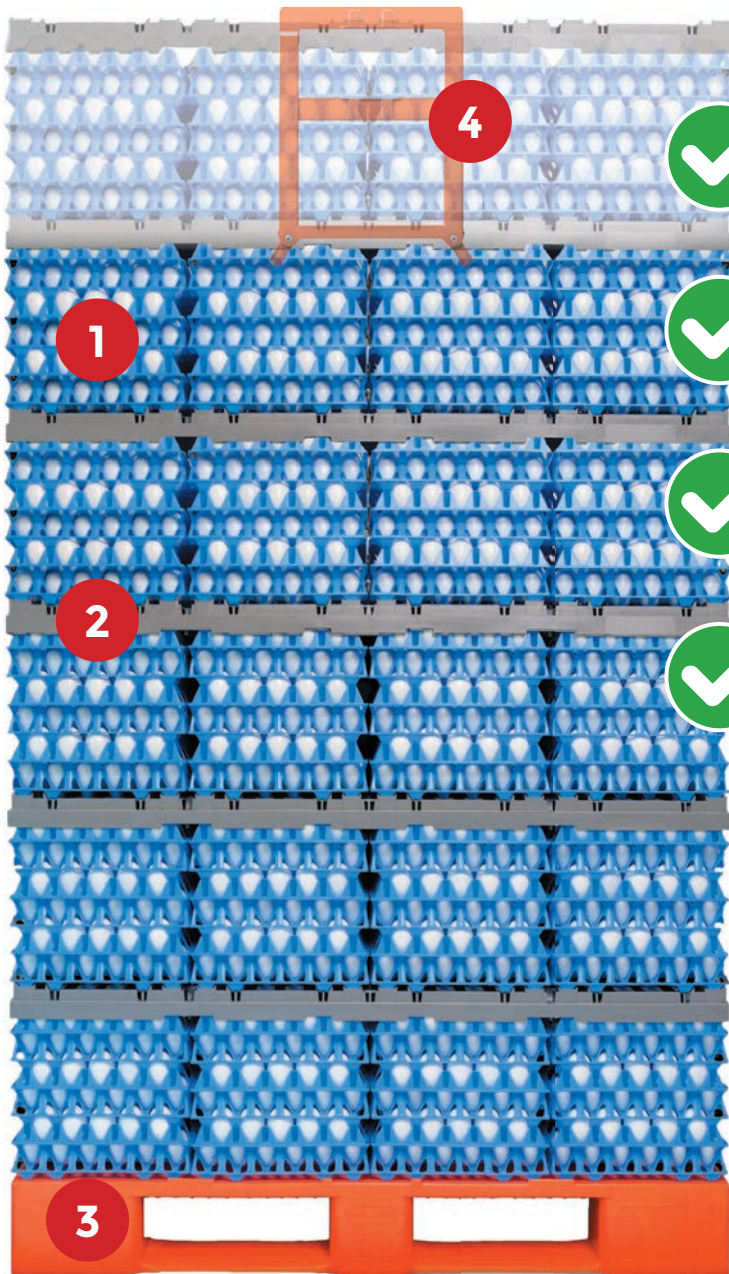

HATCHERY LOGISTIC SOLUTIONS

GIPOVO[®]

EGG HANDLING INNOVATIONS

Eggs Cargo System[®] traditional

Perfect egg protection due to excellent and smart design

Loading capacity over 360.000 eggs per truck

Most used logistic system worldwide

Compatible with all modern egg processing equipment

=
12.960
eggs

=
10.800
eggs

=
8.640
eggs

	RAL COLOR	INSCRIPTION	RFID CHIP	PLUG	
1 TRAY					
2 DIVIDER					
3 PALLET					

1

= JUMBO 2 TRAY
30 chicken eggs

VIRGIN PLASTIC

Specially designed for hatching eggs

medium - large - extra large
(up to 90 gr)

2

= DIVIDER

VIRGIN PLASTIC

OPEN deck

CLOSED deck

3