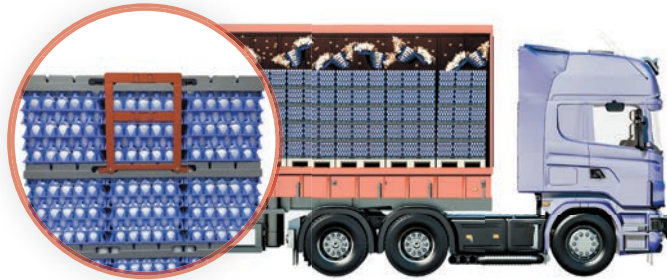

2880 eggs

4

= PROTECTOR

3600 eggs