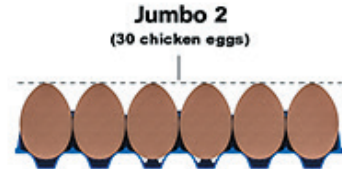

Eggs Cargo System[®] mini

Perfect egg protection
due to excellent and smart
design

Smart solution for smaller
farms and hatcheries

Can be processed
manually and mechanically

watch the video

	RAL COLOR	INSCRIPTION	
1 TRAY	✓	✓	✓
2 DIVIDER	✓	✓	✓
3 PALLET	✓		

1

= JUMBO 2 TRAY
30 chicken eggs

VIRGIN PLASTIC

Specially designed for hatching eggs

medium - large - extra large
(up to 90 gr)

2

= DIVIDER

VIRGIN PLASTIC