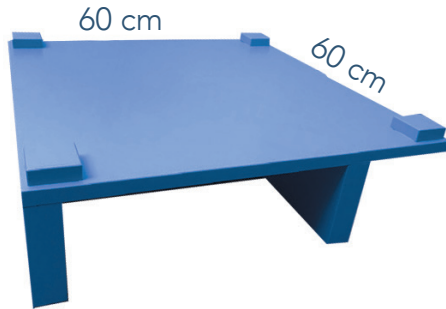

1

= JUMBO 2 TRAY
30 chicken eggs

VIRGIN PLASTIC

Specially designed for hatching eggs

medium - large - extra large
(up to 90 gr)

2

= DIVIDER

VIRGIN PLASTIC

3

= PALLETS

2880 eggs

4

= PROTECTOR

3600 eggs

2880 eggs

2160 eggs