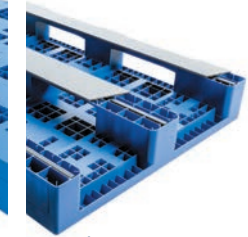

PALLET RE-INFORCED
(suitable for use in warehouse racks)