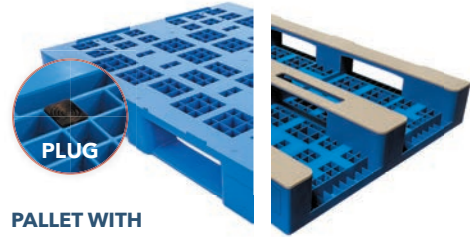

1

= XL TRAY
20 XL
eggs

VIRGIN
PLASTIC

30 cm

20 eggs

Wide range of eggs
sizes, from turkeys
to geese

2

= CARTON LAYER

3

= PALLETS
+ PLUG (optional)

VIRGIN PLASTIC

PLUG

PALLET WITH
CLOSED FOOT

PALLET RE-INFORCED
(suitable for use in warehouse racks)

5 Layers Pallet
7200 Eggs

4 Layers Pallet
5760 Eggs