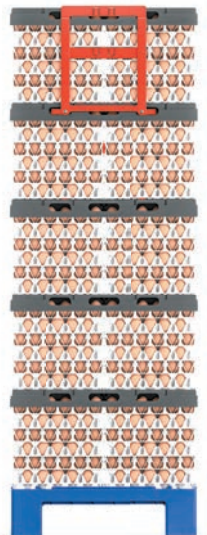

1

= JUMBO 2 TRAY
30 chicken eggs

VIRGIN PLASTIC

Specially designed for hatching eggs

medium - large - extra large
(up to 90 gr)

2

= DIVIDER

VIRGIN PLASTIC

3

= PALLETS

2880 eggs

4

= PROTECTOR

3600 eggs

2880 eggs

2160 eggs

Perfect egg protection due to excellent and smart design

Loading capacity over 200.000 duck or turkey eggs per truck

Compatible with all modern egg processing equipment

	RAL COLOR	INSCRIPTION	RFID CHIP	PLUG	
1 TRAY	✓	✓			✓
2 CARTON LAYER					
3 PALLET	✓	✓	✓	✓	✓

1

= XL TRAY
20 XL
eggs

VIRGIN
PLASTIC

30 cm

20 eggs

Wide range of eggs
sizes, from turkeys
to geese

2

= CARTON LAYER