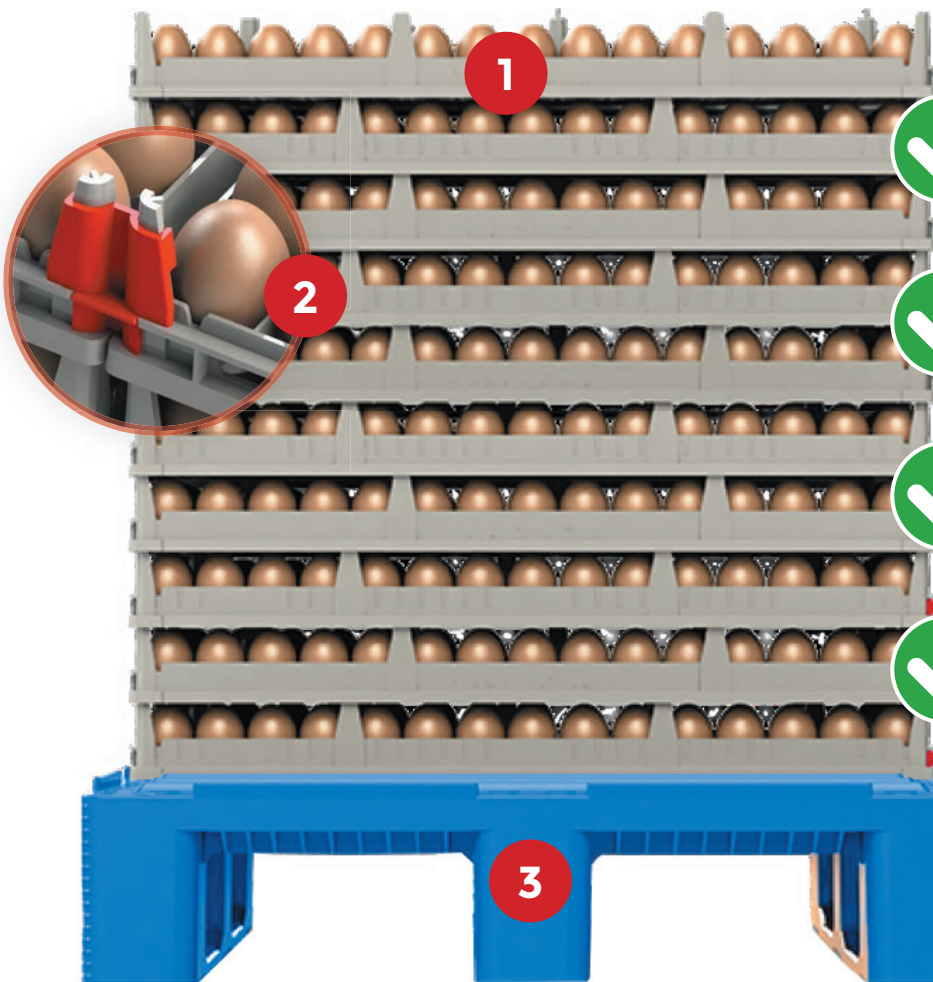

Perfect egg protection due to excellent and smart design

Loading capacity over 200.000 duck or turkey eggs per truck

Compatible with all modern egg processing equipment

	RAL COLOR	INSCRIPTION	RFID CHIP	PLUG	
1 TRAY	✓	✓			✓
2 CARTON LAYER					
3 PALLET	✓	✓	✓	✓	✓

1

= XL TRAY
20 XL
eggs

VIRGIN
PLASTIC

30 cm

20 eggs

Wide range of eggs
sizes, from turkeys
to geese

2

= CARTON LAYER

3

= PALLETS
+ PLUG (optional)

VIRGIN PLASTIC

PLUG

PALLET WITH
CLOSED FOOT

PALLET RE-INFORCED
(suitable for use in warehouse racks)

5 Layers Pallet
7200 Eggs

4 Layers Pallet
5760 Eggs

3 Layers Pallet
4320 Eggs

Hatch Cargo System[®] traditional

Perfect egg protection due to excellent and smart design

Compared to trolley's 25% more eggs per truck

Setter tray is compatible with all modern pre hatch trolleys