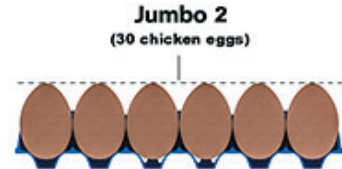

Compatible with all modern egg processing equipment

=
12.960
eggs

=
10.800
eggs

=
8.640
eggs

	RAL COLOR	INSCRIPTION	RFID CHIP	PLUG	
1 TRAY					
2 DIVIDER					
3 PALLET					

1

= JUMBO 2 TRAY
30 chicken eggs

VIRGIN PLASTIC

Specially designed for hatching eggs

medium - large - extra large
(up to 90 gr)

2

= DIVIDER

VIRGIN PLASTIC

OPEN deck

CLOSED deck

3