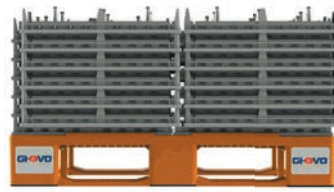

Pallet with empty
setter trays