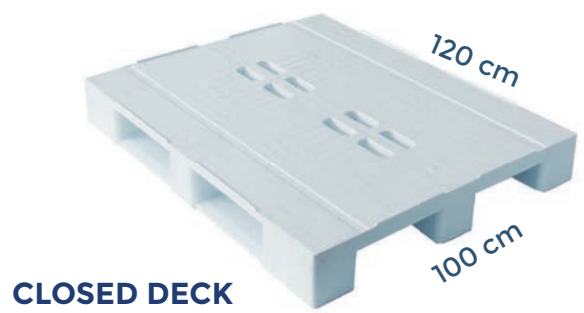

Perfect protection due to smart and excellent design

PALLETS

Easy to clean

Heavy duty

Strong and very durable

1200X800 SERIES - VIRGIN PLASTIC

1200X1000 SERIES - VIRGIN PLASTIC

Silver ion technology, on which GI-OVO Clean Compound® is based, inhibits the growth of microorganisms as pathogen microbes and bacteria.