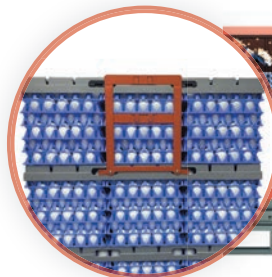

Specially designed for hatching eggs

medium - large - extra large
(up to 90 gr)

2

= DIVIDER

VIRGIN PLASTIC

OPEN deck

CLOSED deck

3

= PALLETS
+ PLUG (optional)

VIRGIN PLASTIC

PALLET WITH
CLOSED FOOT

PALLET RE-INFORCED
(suitable for use in warehouse racks)

4

= PROTECTOR

watch the video

Compatible with all modern egg transfer equipment

1

= JUMBO 2 TRAY
30 chicken eggs

VIRGIN PLASTIC

Specially designed for hatching eggs

medium - large - extra large
(up to 90 gr)

2

= DIVIDER

VIRGIN PLASTIC