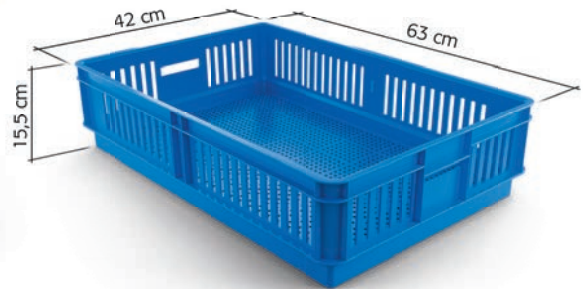

2 compartments VIRGIN PLASTIC