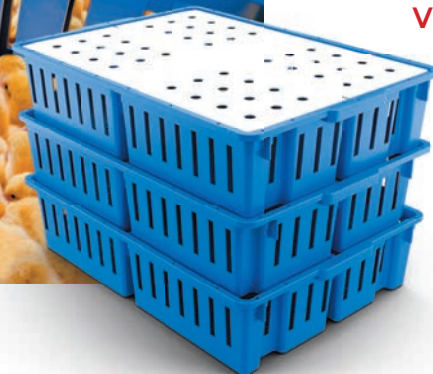

4 compartments VIRGIN PLASTIC