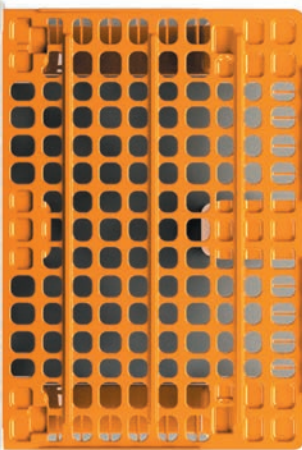

Tracking and tracing through RFID and BAR codes

	RAL COLOR	INSCRIPTION	RFID CHIP	PLUG	
1 TRAY	✓	✓	✓		✓
2 CLIP					✓
3 PALLET	✓	✓	✓	✓	✓

1

= SETTER TRAY
Stackable / nestable
150 eggs

VIRGIN PLASTIC

Provided with
RFID chip
and
BAR code

2

= CLIP
Secures the stacks

3

= PALLET

VIRGIN
PLASTIC

75,5 cm

103 cm

Manual stacking