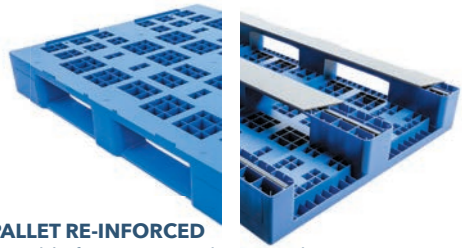

3

= PALLETS
+ PLUG (optional)

VIRGIN PLASTIC

PLUG

PALLET WITH
CLOSED FOOT

PALLET RE-INFORCED
(suitable for use in warehouse racks)

5 Layers Pallet
7200 Eggs

4 Layers Pallet
5760 Eggs

3 Layers Pallet
4320 Eggs

Hatch Cargo System[®] traditional

Perfect egg protection due to excellent and smart design

Compared to trolley's 25% more eggs per truck

Setter tray is compatible with all modern pre hatch trolleys