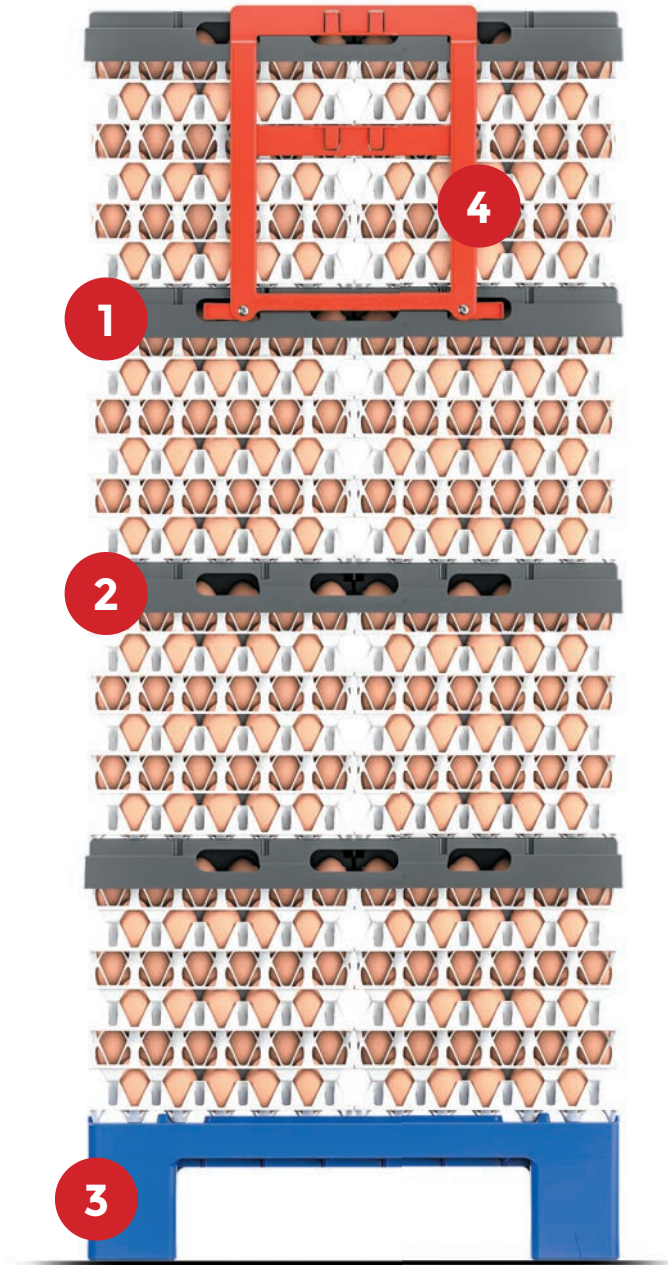

Specially designed for hatching eggs

medium - large - extra large
(up to 90 gr)

2

= DIVIDER

VIRGIN PLASTIC

OPEN deck

CLOSED deck

3

= PALLETS
+ PLUG (optional)

VIRGIN PLASTIC

PALLET WITH
CLOSED FOOT

PALLET RE-INFORCED
(suitable for use in warehouse racks)

4

= PROTECTOR

watch the video

Compatible with all modern egg transfer equipment

Eggs Cargo System[®] mini

Perfect egg protection
due to excellent and smart
design

Smart solution for smaller
farms and hatcheries

Can be processed
manually and mechanically

watch the video

	RAL COLOR	INSCRIPTION	
1 TRAY	✓	✓	✓
2 DIVIDER	✓	✓	✓
3 PALLET	✓		

Perfect egg protection due to excellent and smart design

Loading capacity over 200.000 duck or turkey eggs per truck

Compatible with all modern egg processing equipment

	RAL COLOR	INSCRIPTION	RFID CHIP	PLUG	
1 TRAY	✓	✓			✓
2 CARTON LAYER					
3 PALLET	✓	✓	✓	✓	✓