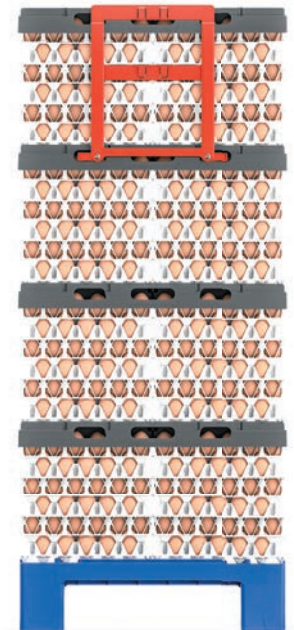

Eggs Cargo System[®] mini

Perfect egg protection
due to excellent and smart
design

Smart solution for smaller
farms and hatcheries

Can be processed
manually and mechanically

watch the video

	RAL COLOR	INSCRIPTION	
1 TRAY	✓	✓	✓
2 DIVIDER	✓	✓	✓
3 PALLET	✓		

1

= JUMBO 2 TRAY
30 chicken eggs

VIRGIN PLASTIC

Specially designed for hatching eggs

medium - large - extra large
(up to 90 gr)

2

= DIVIDER

VIRGIN PLASTIC

3

= PALLETS

2880 eggs

4

= PROTECTOR

3600 eggs

2880 eggs

2160 eggs

Perfect egg protection due to excellent and smart design

Loading capacity over 200.000 duck or turkey eggs per truck

Compatible with all modern egg processing equipment

	RAL COLOR	INSCRIPTION	RFID CHIP	PLUG	
1 TRAY	✓	✓			✓
2 CARTON LAYER					
3 PALLET	✓	✓	✓	✓	✓