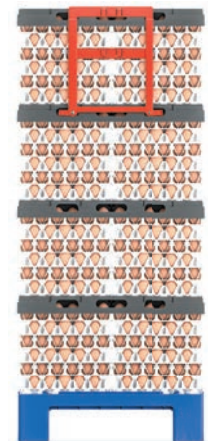

1

= JUMBO 2 TRAY
30 chicken eggs

VIRGIN PLASTIC

Specially designed for hatching eggs

medium - large - extra large
(up to 90 gr)

2

= DIVIDER

VIRGIN PLASTIC

3

= PALLETS

2880 eggs

4

= PROTECTOR

3600 eggs

2880 eggs

2160 eggs

Perfect egg protection due to excellent and smart design

Loading capacity over 200.000 duck or turkey eggs per truck

Compatible with all modern egg processing equipment

	RAL COLOR	INSCRIPTION	RFID CHIP	PLUG	
1 TRAY	✓	✓			✓
2 CARTON LAYER					
3 PALLET	✓	✓	✓	✓	✓

1

= XL TRAY
20 XL
eggs

VIRGIN
PLASTIC

30 cm

20 eggs

Wide range of eggs
sizes, from turkeys
to geese

2

= CARTON LAYER