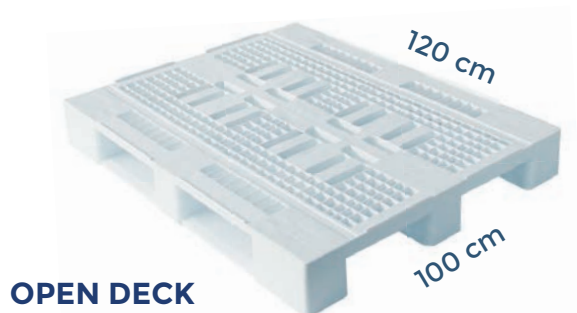

Perfect protection due to smart and excellent design

PALLETS

Easy to clean

Heavy duty

Strong and very durable

1200X800 SERIES - VIRGIN PLASTIC

1200X1000 SERIES - VIRGIN PLASTIC

Silver ion technology, on which GI-OVO Clean Compound® is based, inhibits the growth of microorganisms as pathogen microbes and bacteria.