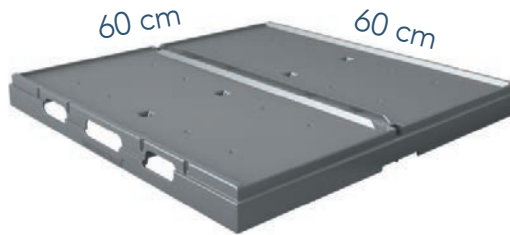

1

= JUMBO 2 TRAY
30 chicken eggs

VIRGIN PLASTIC

Specially designed for hatching eggs

medium - large - extra large
(up to 90 gr)

2

= DIVIDER

VIRGIN PLASTIC