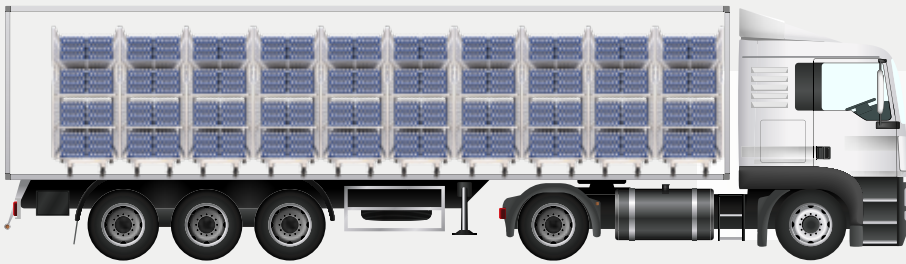

THE REASON WHY YOU CHOOSE FOR **EGGSCARGOSYSTEM**

10.000 eggs

7.082 eggs

1 m²

41% more eggs per square meter

MAXIMUM
13 EGGSCARGO PALLETS
= **140.400 EGGS**

MAXIMUM
28 TROLLEYS
= **120.960 EGGS**

THE REASON WHY YOU CHOOSE FOR **EGGSCARGOSYSTEM**

44% MORE EGGS ON SAME TRUCK

MAXIMUM 19 TROLLEYS
= 82.080 EGGS

MAXIMUM 11 EGGSCARGO PALLETS
= 118.800 EGGS

MAXIMUM 24 TROLLEYS
= 146.880 EGGS

32% MORE EGGS ON SAME TRUCK

MAXIMUM 18 EGGSCARGO PALLETS
= 194.400 EGGS