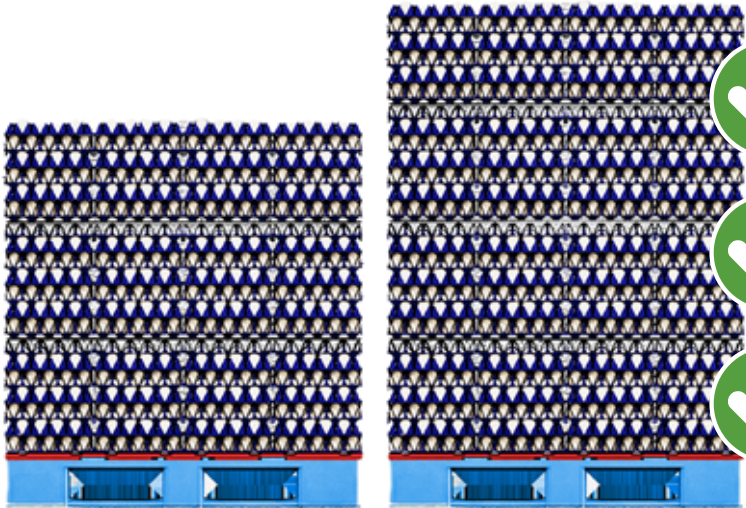

GI-OVO®

EGG HANDLING INNOVATIONS

EggsCargoSystem XL

Wide range of egg sizes,
from turkey to goose

TRAY FOR 20 XL EGGS - **VIRGIN PLASTIC**

30 cm

30 cm

20 eggs

4,7mm

ECS

EGGS CARGO SYSTEM®

3 layer pallet
4320 eggs

4 layer pallet
5760 eggs

Perfect egg protection due to excellent and smart design

Loading capacity over 200,000 duck or turkey eggs per truck

Compatible with all modern egg processing equipment

CARTON LAYER

PALLETS + PLUG (optional) VIRGIN PLASTIC

Perfect egg protection due to smart and excellent design

Strong and durable

Easy handling

200 eggs