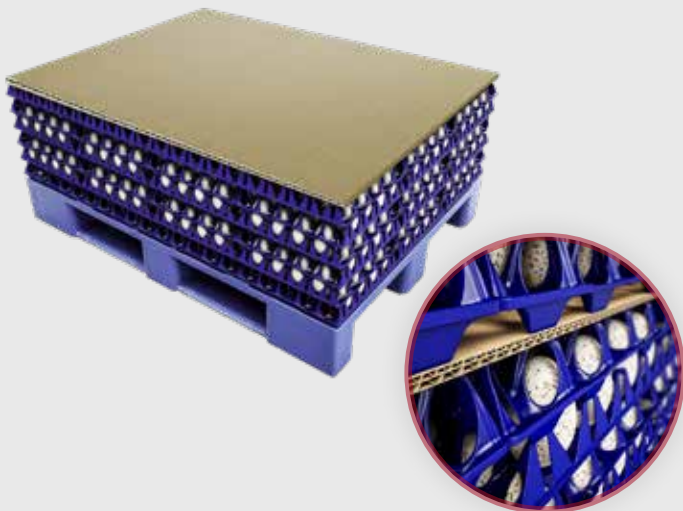

GI-OVO®

EGG HANDLING INNOVATIONS

EggsCargoSystem XL

Wide range of egg sizes,
from turkey to goose

TRAY FOR 20 XL EGGS - **VIRGIN PLASTIC**

30 cm

30 cm

20 eggs

4,7mm

ECS

EGGS CARGO SYSTEM®

3 layer pallet
4320 eggs

4 layer pallet
5760 eggs

Perfect egg protection due to excellent and smart design

Loading capacity over 200,000 duck or turkey eggs per truck

Compatible with all modern egg processing equipment

CARTON LAYER

PALLETS + PLUG (optional) VIRGIN PLASTIC

Perfect egg protection due to smart and excellent design

Strong and durable

Easy handling

200 eggs