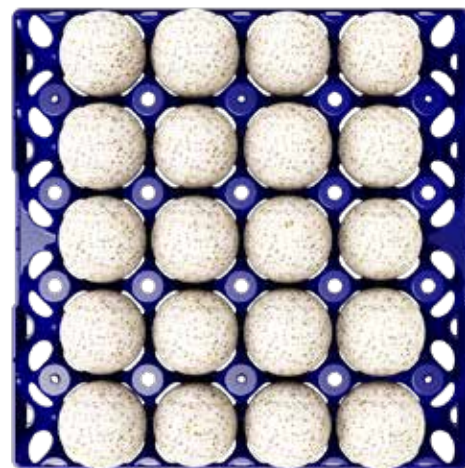

GI-OVO®

EGG HANDLING INNOVATIONS

EggsCargoSystem XL

Wide range of egg sizes,
from turkey to goose

TRAY FOR 20 XL EGGS - **VIRGIN PLASTIC**

30 cm

30 cm

20 eggs

4,7mm

ECS

EGGS CARGO SYSTEM®

3 layer pallet
4320 eggs

4 layer pallet
5760 eggs

Perfect egg protection due to excellent and smart design

Loading capacity over 200,000 duck or turkey eggs per truck

Compatible with all modern egg processing equipment

CARTON LAYER

PALLETS + PLUG (optional) VIRGIN PLASTIC

Perfect egg protection due to smart and excellent design

Strong and durable

Easy handling

200 eggs