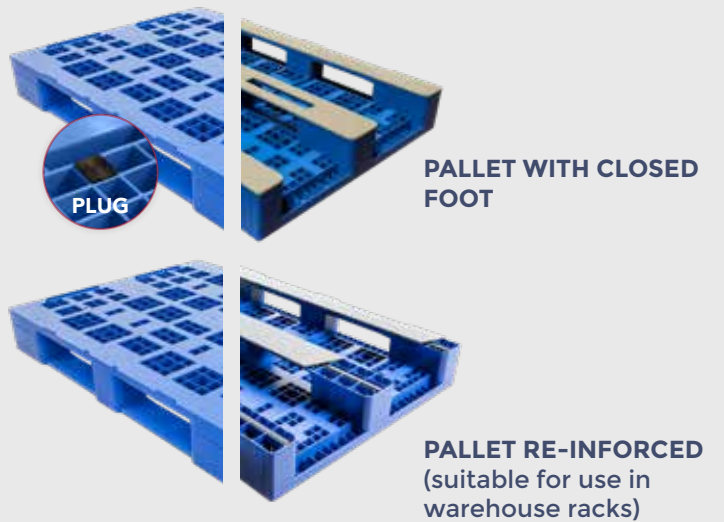

4,7mm

ECS

EGGS CARGO SYSTEM®

3 layer pallet
4320 eggs

4 layer pallet
5760 eggs

Perfect egg protection due to excellent and smart design

Loading capacity over 200,000 duck or turkey eggs per truck

Compatible with all modern egg processing equipment

CARTON LAYER

PALLETS + PLUG (optional) VIRGIN PLASTIC

Perfect egg protection due to smart and excellent design

Strong and durable

Easy handling

200 eggs