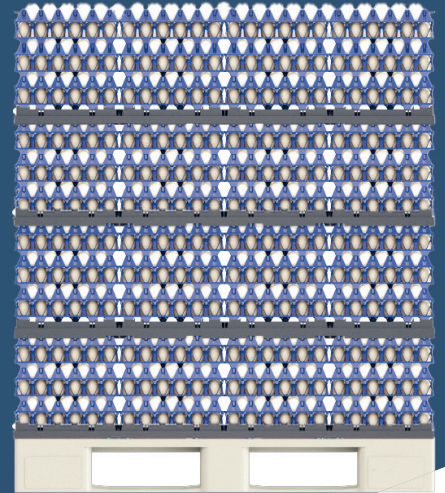

Logistics

Since it is of great importance to transport our egg handling system called EggsCargoSystem® XL in the most cost efficient way, you hereby find the figures concerning container loads and truckloads.

MAXIMUM LOAD PER ITEM

	Standard truck 80 m3	Container 20" Box	Container 40" Box	Container 40" HC
TRAYS	150.000	55.000	115.000	126.500
PALLETS	480	165	345	391
DIVIDERS	2.100	748	1.564	1.725