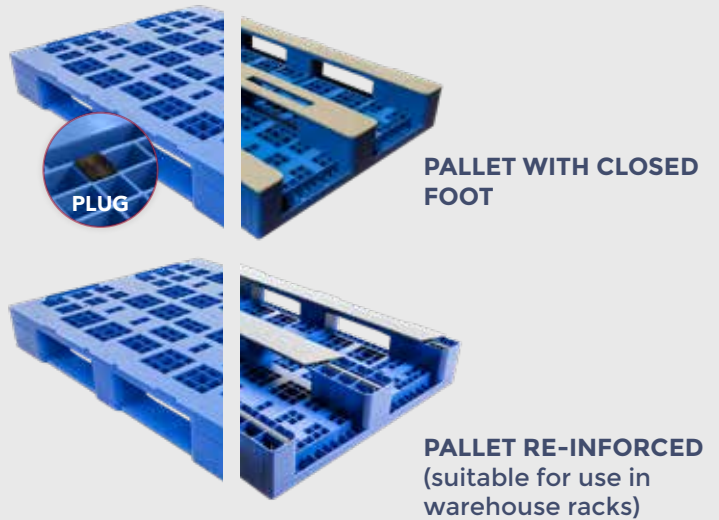

4,7mm

ECS

EGGS CARGO SYSTEM®

3 layer pallet
4320 eggs

4 layer pallet
5760 eggs

Perfect egg protection due to excellent and smart design

Loading capacity over 200,000 duck or turkey eggs per truck

Compatible with all modern egg processing equipment

DIVIDER

PALLETS + PLUG (optional) VIRGIN PLASTIC

Perfect egg protection due to smart and excellent design

Strong and durable

Easy handling

200 eggs