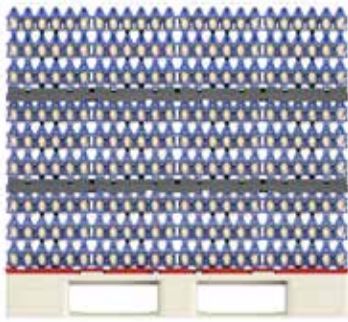

GI-OVO®

EGG HANDLING INNOVATIONS

EggsCargoSystem XL

Wide range of egg sizes,
from turkey to goose

TRAY FOR 20 XL EGGS - **VIRGIN PLASTIC**

30 cm

30 cm

20 eggs

4,7mm

ECS

EGGS CARGO SYSTEM®

3 layer pallet
4320 eggs

4 layer pallet
5760 eggs

Perfect egg protection due to excellent and smart design

Loading capacity over 200,000 duck or turkey eggs per truck

Compatible with all modern egg processing equipment

DIVIDER

PALLETS + PLUG (optional) VIRGIN PLASTIC

Perfect egg protection due to smart and excellent design

Strong and durable

Easy handling

200 eggs