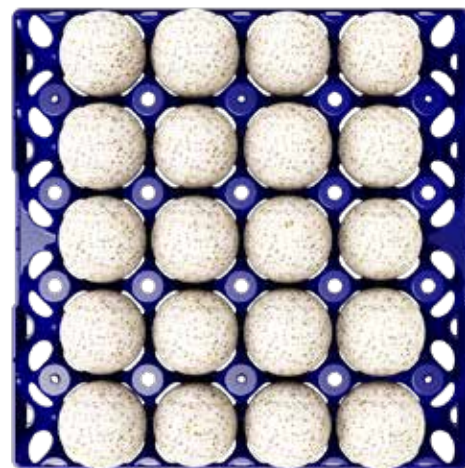

GI-OVO®

EGG HANDLING INNOVATIONS

EggsCargoSystem XL

Wide range of egg sizes,
from turkey to goose

TRAY FOR 20 XL EGGS - **VIRGIN PLASTIC**

30 cm

30 cm

20 eggs

4,7mm

ECS

EGGS CARGO SYSTEM®

3 layer pallet
4320 eggs

4 layer pallet
5760 eggs

Perfect egg protection due to excellent and smart design

Loading capacity over 200,000 duck or turkey eggs per truck

Compatible with all modern egg processing equipment

DIVIDER

PALLETS + PLUG (optional) VIRGIN PLASTIC

Perfect egg protection due to smart and excellent design

Strong and durable

Easy handling

200 eggs